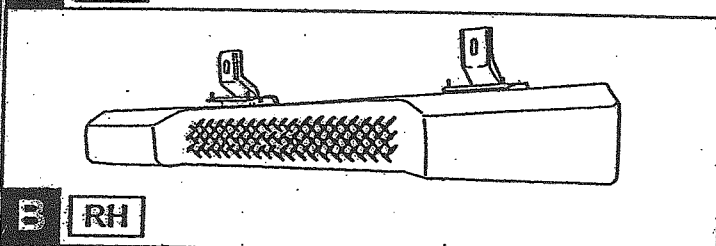

MOPAR.

Jeep Wrangler Running Board - 2 Door

A LH

C 4x

D 4x

E 8x

B RH

10mm
13mm

1

Note: Repeat for other side

2

16 ft. lbs
(22 N.m)

C 2x

8 ft. lbs
(11 N.m)

E 4x

Note: Repeat for other side