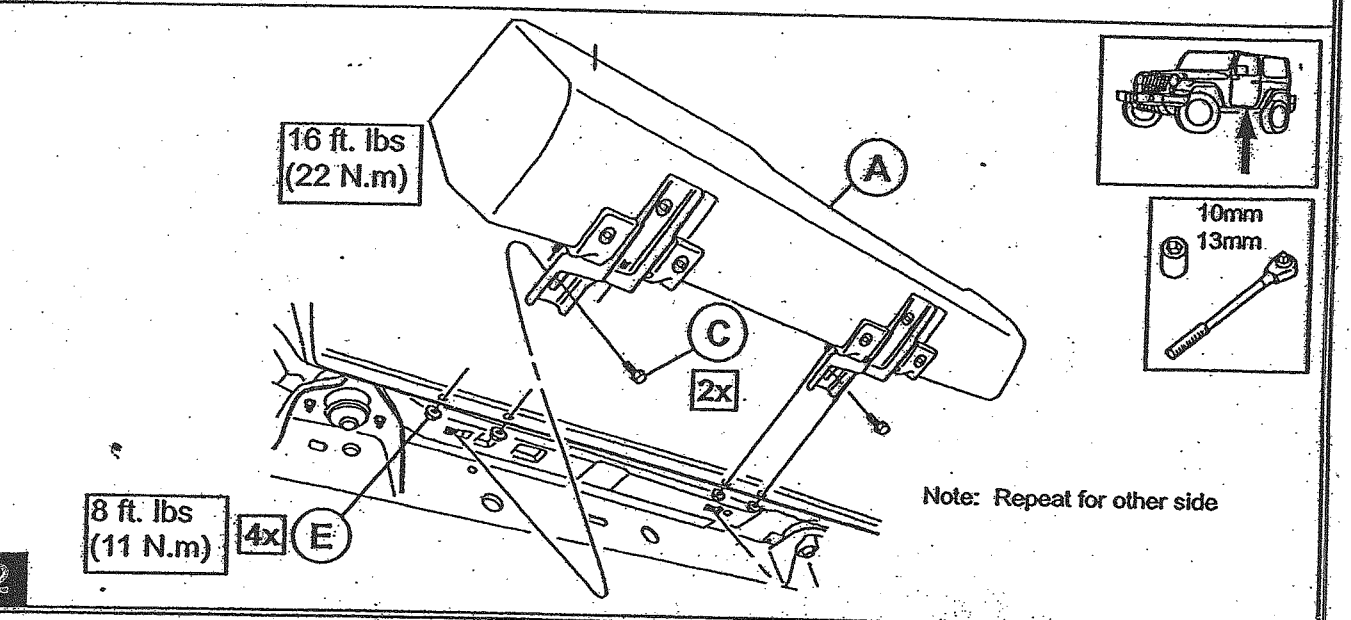

MOPAR.

Jeep Wrangler Running Board - 2 Door

A LH

C 4x

D 4x

E 8x

B RH

10mm
13mm

1

Note: Repeat for other side

2

16 ft. lbs
(22 N.m)

C 2x

8 ft. lbs
(11 N.m)

E 4x

Note: Repeat for other side