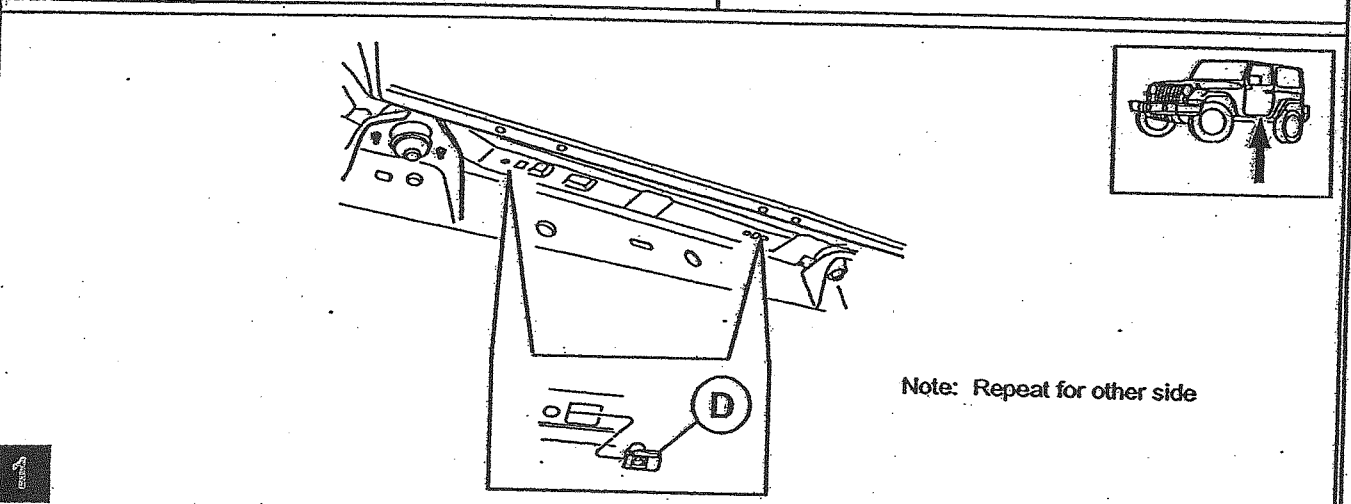

MOPAR.

Jeep Wrangler Running Board - 2 Door

A LH

C 4x

D 4x

E 8x

B RH

10mm
13mm

1

Note: Repeat for other side

2

16 ft. lbs
(22 N.m)

C 2x

8 ft. lbs
(11 N.m)

E 4x

Note: Repeat for other side