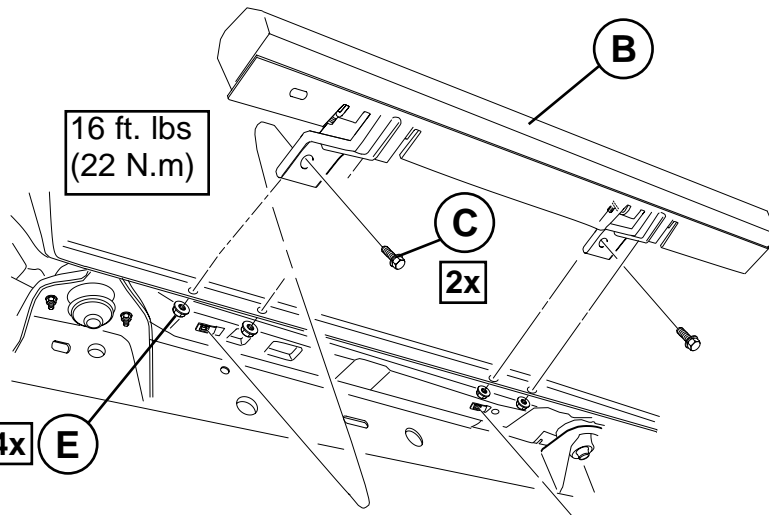

# Jeep Wrangler Rock Rail - 2 Door

**A** RH

**C** 4x

**D** 4x

**E** 8x

**B** LH

Note: Repeat for other side

**1**

Note: Repeat for other side

16 ft. lbs  
(22 N.m)

**C**  
2x

8 ft. lbs  
(11 N.m)

4x

**E**

**2**