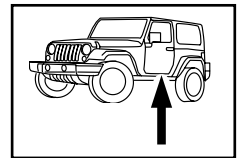

# Jeep Wrangler Rock Rail - 2 Door

**A** RH

**C** 4x

**D** 4x

**E** 8x

**B** LH

Note: Repeat for other side

**1**

Note: Repeat for other side

16 ft. lbs  
(22 N.m)

**C**  
2x

8 ft. lbs  
(11 N.m)

4x

**E**

**2**